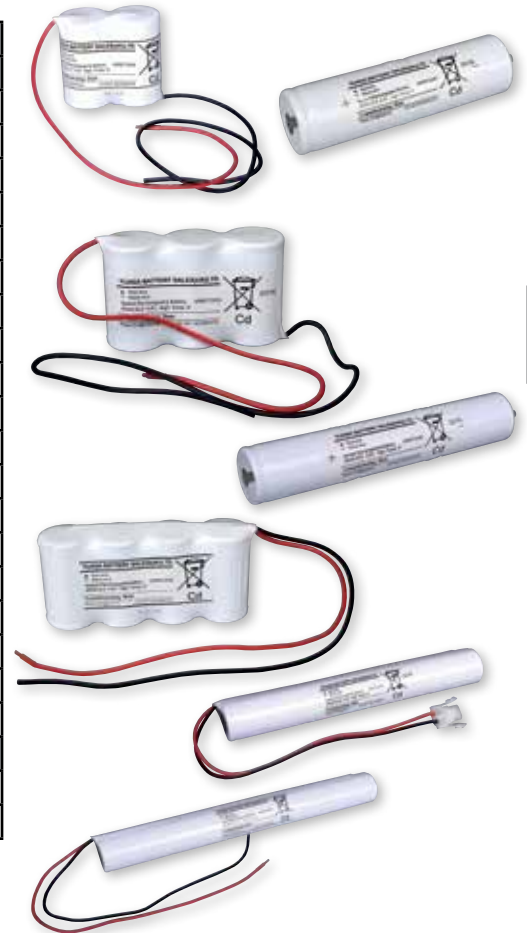

CAT NO.	DESCRIPTION	STYLE
NiCd Series		
2DH40L3	2.4V 4.0Ah Leads	Style 3
2DH40L4	2.4V 4.0Ah Leads	Style 4
2DH40T3	2.4V 4.0Ah Tags	Style 3
2DH40T4	2.4V 4.0Ah Tags	Style 4
3DH40L3	3.6V 4.0Ah Leads	Style 3
3DH40L4	3.6V 4.0Ah Leads	Style 4
3DH40T3	3.6V 4.0Ah Tags	Style 3
3DH40T4	3.6V 4.0Ah Tags	Style 4
4DH40L3	4.8V 4.0Ah Leads	Style 3
4DH40L4	4.8V 4.0Ah Leads	Style 4
4DH40T3	4.8V 4.0Ah Tags	Style 3
4DH40T4	4.8V 4.0Ah Tags	Style 4
5DH40L3	6V 4.0Ah Leads	Style 3
5DH40L4	6V 4.0Ah Leads	Style 4
5DH40T3	6V 4.0Ah Tags Style	Style 3
5DH40T4	6V 4.0Ah Tags	Style 4
6DH40L3	7.2V 4.0Ah Leads	Style 3
6DH40L4	7.2V 4.0Ah Leads	Style 4
6DH40T4	7.2V 4.0Ah Tags	Style 4
NiMH Series		
2QQMH40LFT4	2.4V 4.0Ah Tags faston & Leads	Style 4
3QQMH40LFT4	3.6V 4.0Ah Tags faston & Leads	Style 4