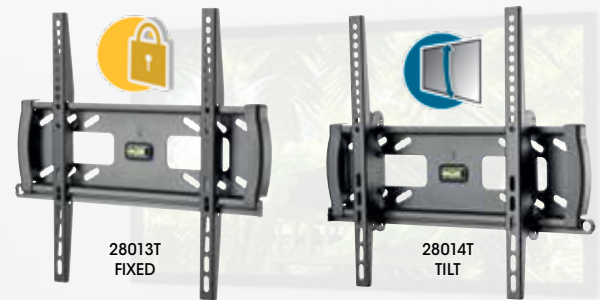

THOR TILT - TV Mounts

28083T	Screen 24"-43"	Max. 50kg	Max VESA: 200 x 200
28084T	Screen 42"-70"	Max. 50kg	Max VESA: 400 x 400
28096T	Screen 42"-100"	Max. 50kg	Max VESA: 600 x 400

THOR SPECIALIST - Mounts

Fixed - TV Ceiling Mount with Adjustable Height 56 - 91cm

28090T	32"-70"	Max. 50kg	Max VESA: 400 x 400
--------	---------	-----------	---------------------

THOR FULL MOTION - TV Mounts

28085T	Screen 14"-24"	Max. 25kg	Max VESA: 100 x 100
28086T	Screen 24"-43"	Max. 35kg	Max VESA: 200 x 200
28087T	Screen 24"-43"	Max. 35kg	Max VESA: 200 x 200
28088T	Screen 24"-55"	Max. 35kg	Max VESA: 400 x 400
28097T	Screen 40"-80"	Max. 45kg	Max VESA: 600 x 400
28015T	Screen 37"-90"	Max. 65kg	Max VESA: 600 x 400
28016T	Screen 37"-80"	Max. 70kg	Max VESA: 600 x 400

THOR ANTI-THEFT - TV Mounts

28013T	Screen 32"-70"	Max. 45kg	Max VESA: 400 x 400
28014T	Screen 32"-70"	Max. 45kg	Max VESA: 400 x 400

Cable Management - Brush Faceplates

70436R	Double Width Entry/Exit Faceplate with Black Brushes
70435R	Single Width Entry/Exit Faceplate with Black Brushes
70436W	Double Width Entry/Exit Faceplate with White Brushes
70435W	Single Width Entry/Exit Faceplate with White Brushes